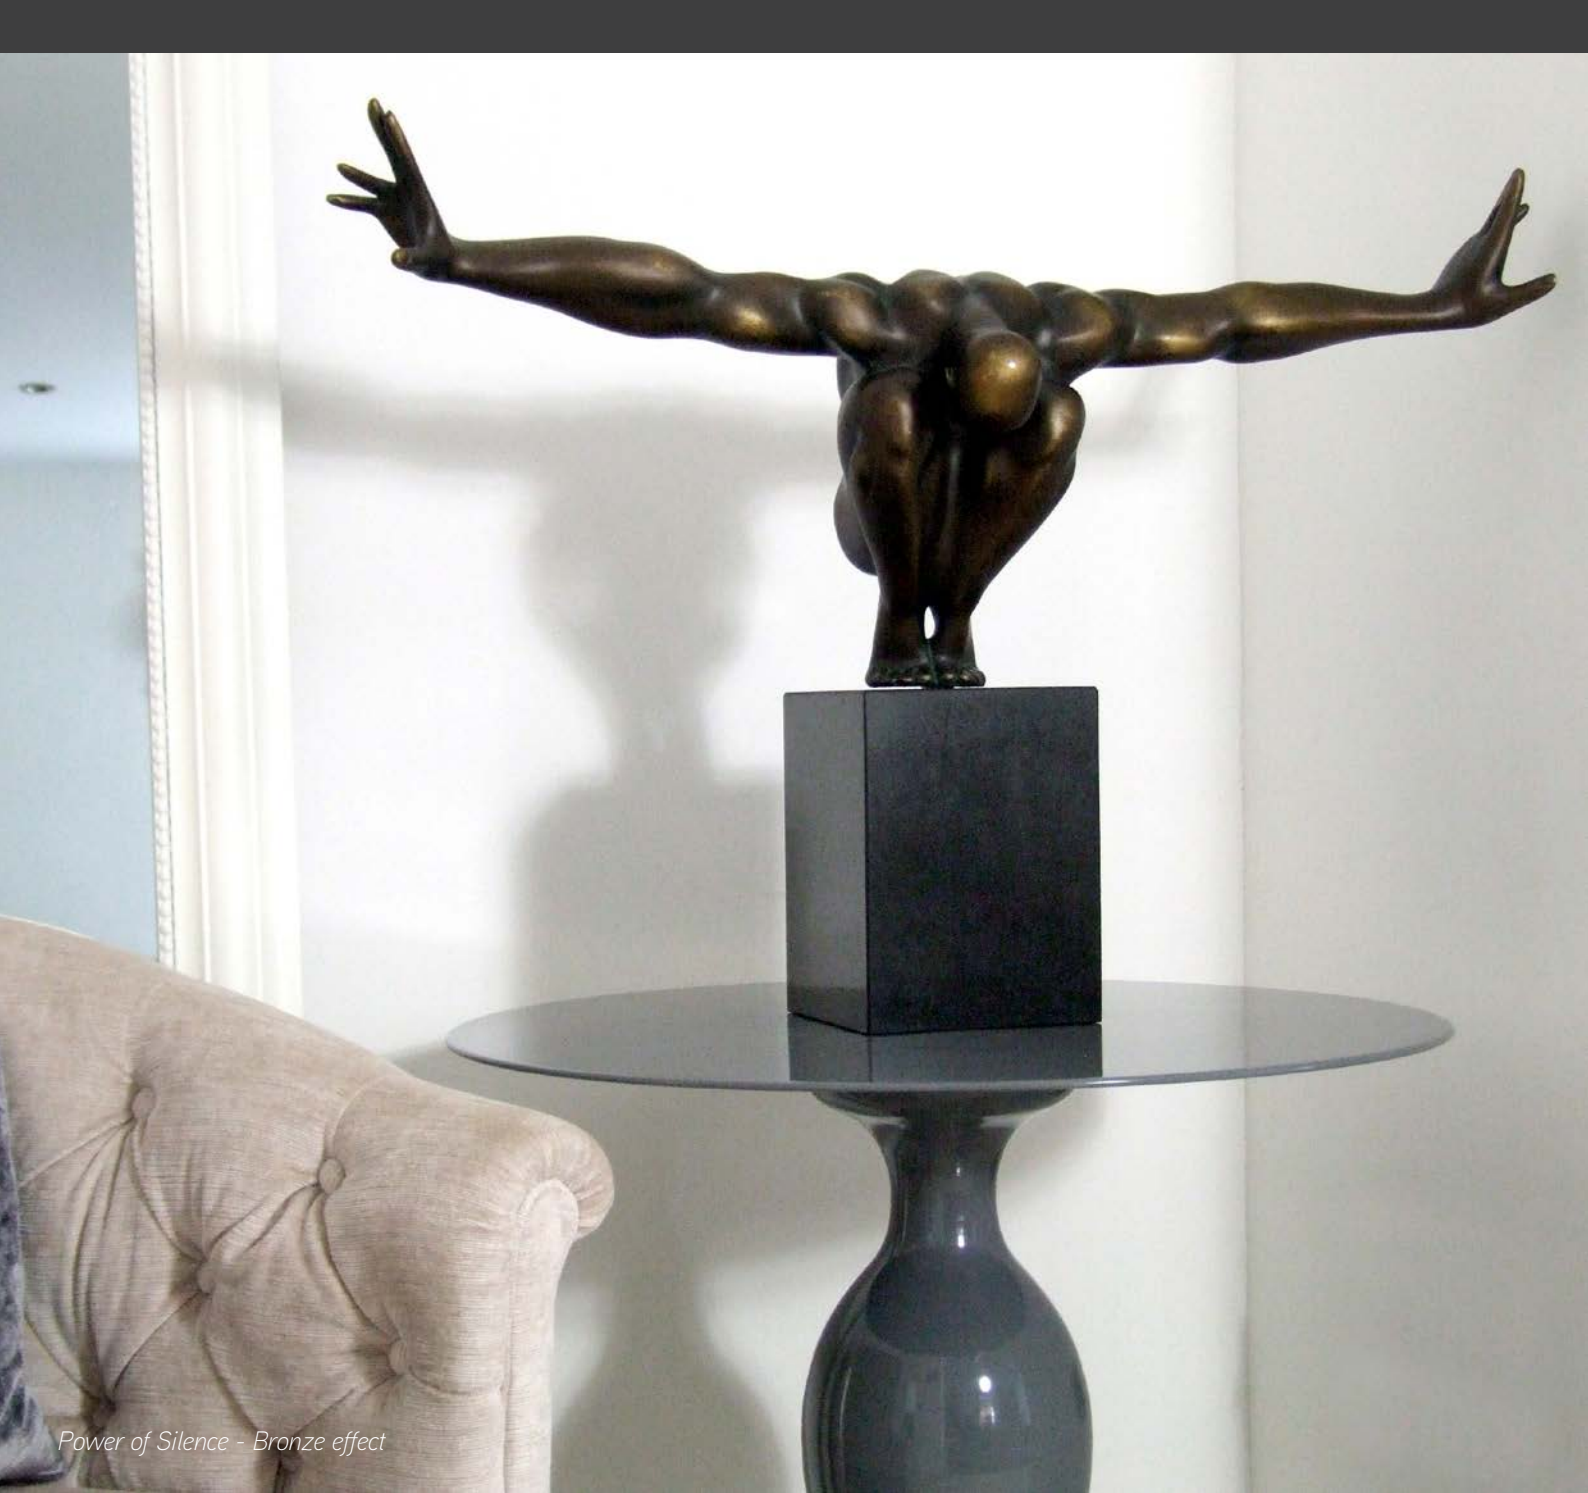

Power of Silence - Bronze effect