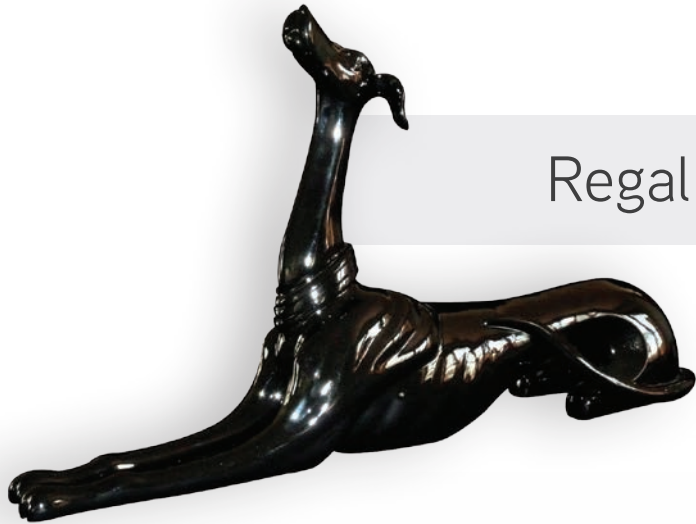

H42 x W24 x D30 cm

Product code: IAY-2004C-WH

Contemplation

| DREAM BEASTS

Regal Greyhound

H39 x W66 x D15 cm

Product code: IAY-2027C-BK

Greyhound