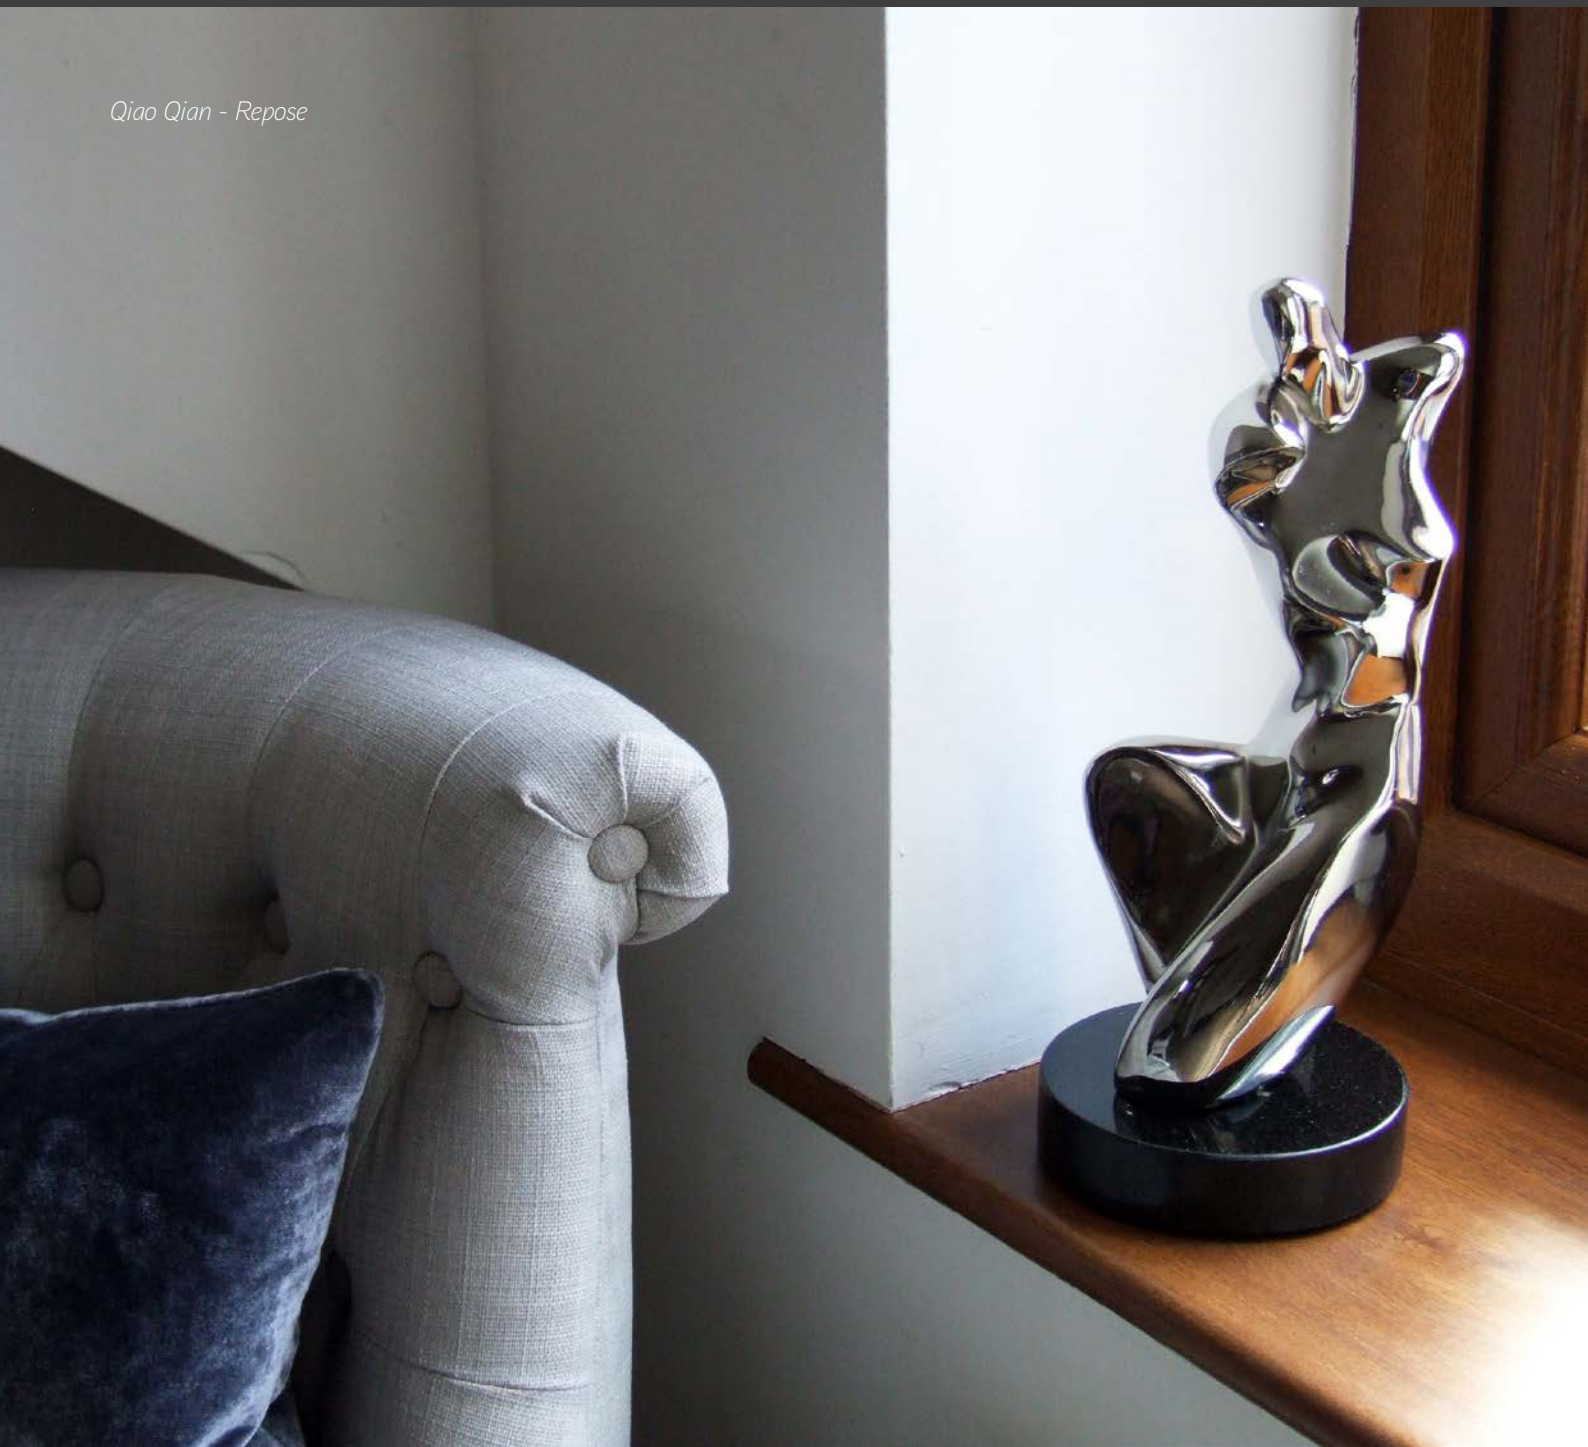

Qiao Qian - Repose

For enquiries and if you wish to make an appointment to view an item, please email enquiry@imagnasia.co.uk or call 0844 463 1256