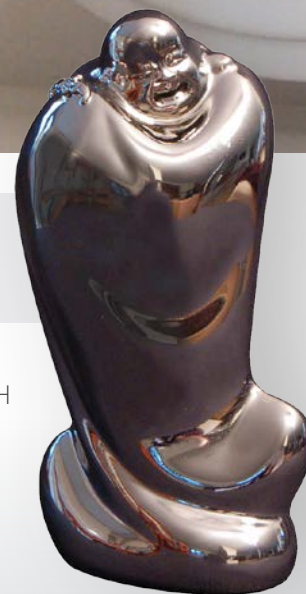

Buddha - 4

H16 x W10 x D7 cm

Product code: IAY-2020C-CH