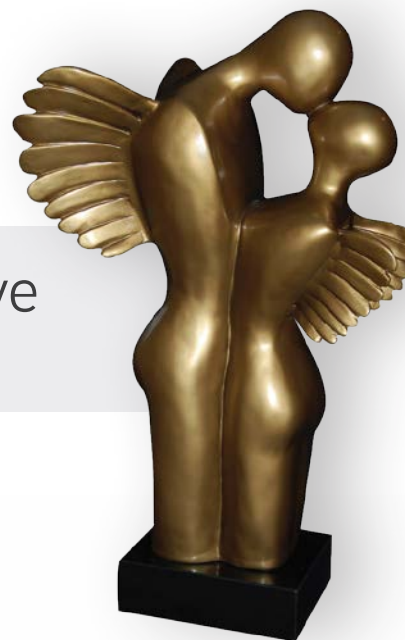

Sitting Lady

H24 x W39 x D10 cm

Product code: IAY-2028C-BR

SPARK INTO LIFE

Spark into Life

Stainless Steel

H98 x W40 x D17 cm

Product code: IAY-4005M-SS

WINGS OF LOVE

Wings of Love

Gold effect

H65 x W37 x D32 cm

Product code: IAY-2005C-GD

Wings of Love

White

H65 x W37 x D32 cm