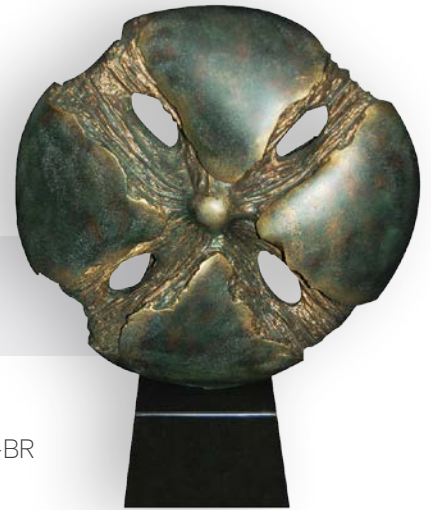

Bronze effect

H60 x W20 x D20 cm

Product code: IAY-4009C-BR

Solaris

H48 x W41 x D18 cm

Product code: IAY-4006C-BR

Galactic